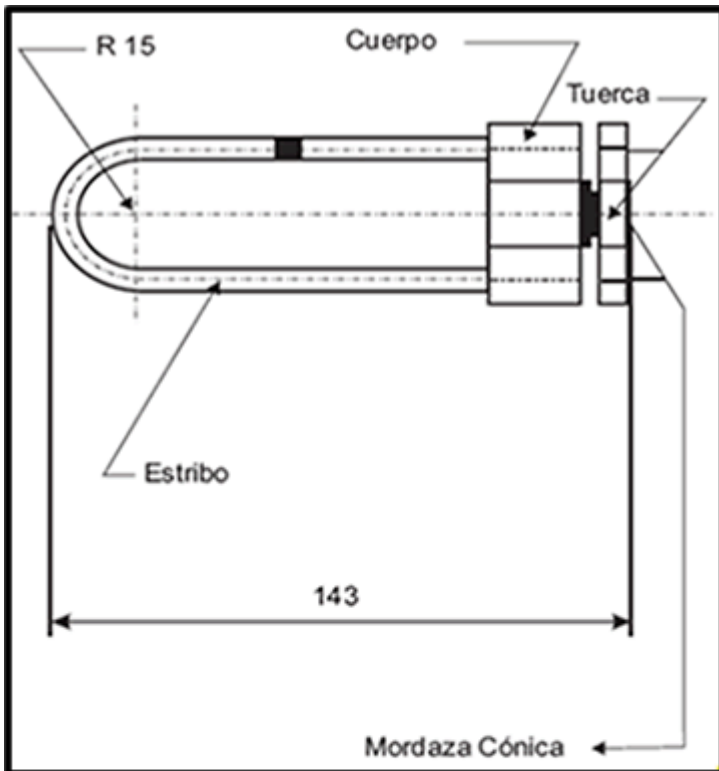

### **Grapa Fin de LÃ-nea**

CARACTERISTICAS BASICAS		
CODIGO	RESISTENCIA A LA TRACCION	RESISTENCIA AL DESLIZAMIENTO

- Hand crafted handle with maximum grip torque
- Titanium tipped shovel platter
- Half degree offset for less accidents
- Includes HowTo Video narrated by Bob Costas

## **Specifications**

**5" Diameter**

**Tungsten handle tip with 5 point loft**

[Información](#)